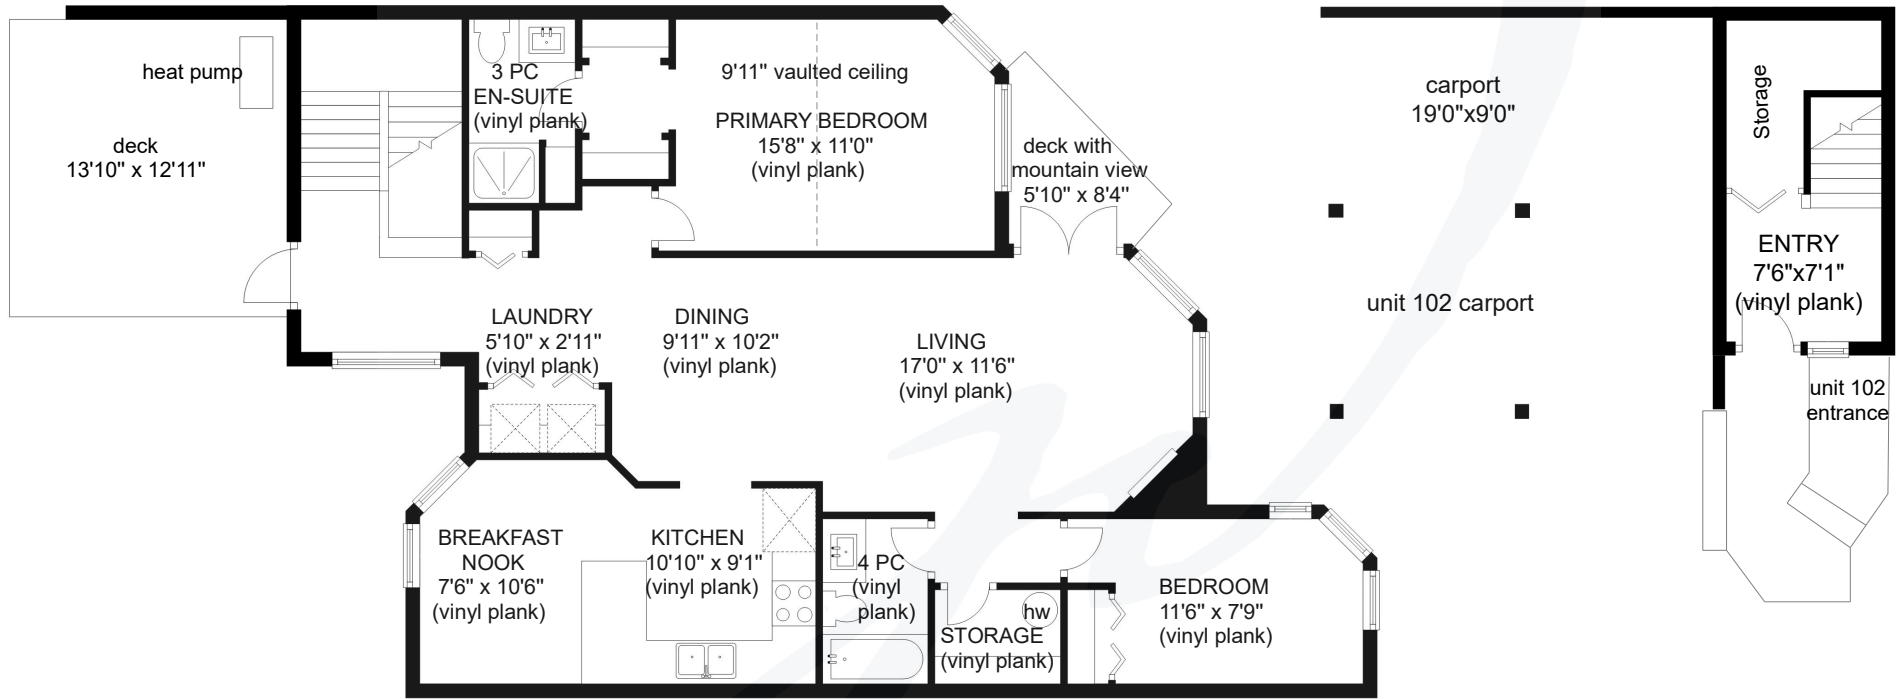

# 104 - 1400 TUNNER DRIVE

	FINISHED SQ FT	UNFINISHED SQ FT	TOTAL SQ FT
MAIN	1222	0	1222
ENTRY	137	0	137
TOTAL	1359	0	1359

CEILING HEIGHT	
MAIN	8'0"
ENTRY	8'0"

Prepared for the exclusive use of Jane Denham  
 RE/MAX Ocean Pacific Realty  
 250-898-1220

Measurements on the plans are intended for visual reference purposes only and should be verified